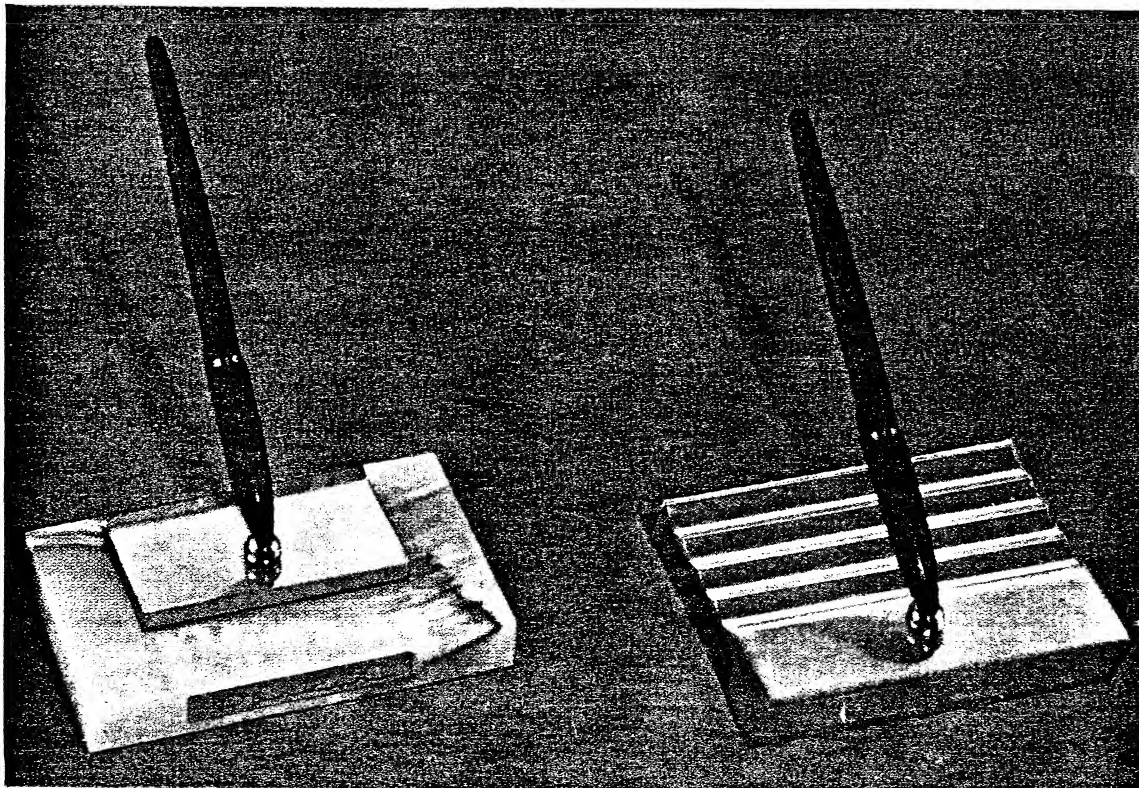

Flow design in maroon catylin. Maroon "51" pen and holder, 4 x 5" . . . . . \$12.50.

*Parker "51" MAGNETIX Desk Sets*

MODEL NO. 90-218

Brown onyx base with gold-colored escutcheons and name plate.  
 Two black "51" pens and holders, 4 x 8½" . . . . . \$35.00.  
 No. 90-219: same base with maroon pens and holders.